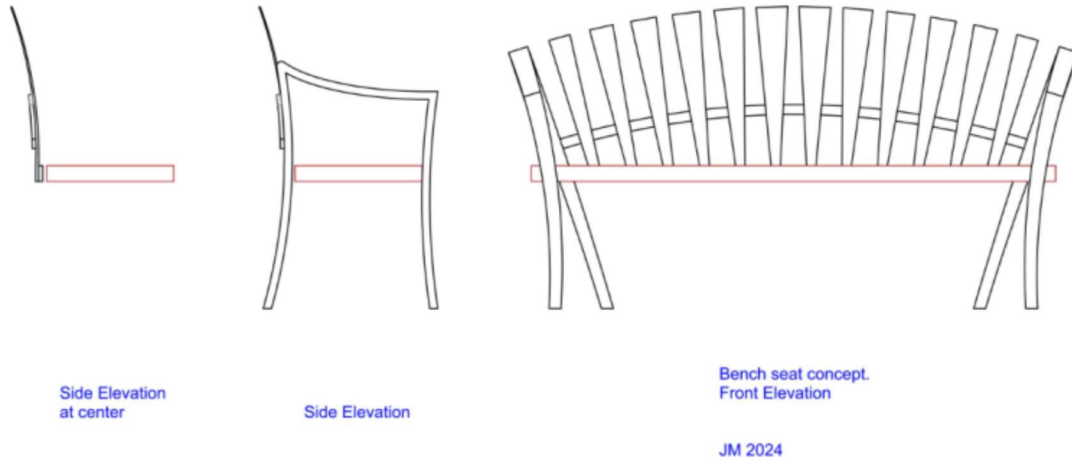

Rocky Mountain Smiths Group Project

Saturday April 18, 2025

"Bench Project"

This is a hands-on group workshop to continue forging components of the park bench started at the 2024 RMS conference. All experience levels welcomed and encouraged to join, get a chance to swing a sledgehammer, learn to shoulder a tenon, or bend components to match a drawing.